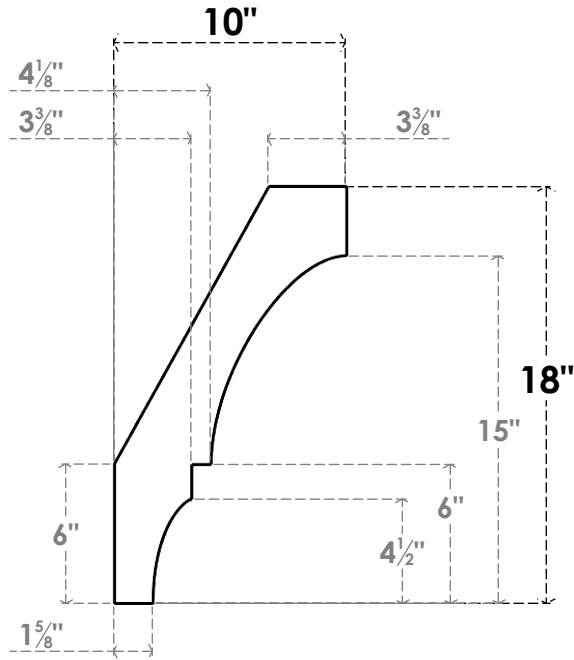

ITEM NUMBER: BRCPC035X10000X18000BOA

3 1/2"W X 10"D X 18"H BALBOA ARCHITECTURAL GRADE PVC CLOSED KNEE BRACE

SIDE PROFILE

FRONT PROFILE

ISOMETRIC

EKENA MILLWORK
2300 WEST MAIN ST.
CLARKSVILLE, TX 75426
TOLL FREE: 866-607-0453
WWW.EKENAMILLWORK.COM

NOTES

1. INSTALLATION TO BE COMPLETED IN ACCORDANCE WITH MANUFACTURER'S SPECIFICATIONS.
2. DRAWING MAY NOT BE TO SCALE
3. THIS DRAWING IS INTENDED FOR DESIGN AND PLANNING PURPOSES ONLY.
4. ALL INFORMATION CONTAINED HEREIN WAS CURRENT AT THE TIME OF DEVELOPMENT BUT MUST BE REVIEWED AND APPROVED BY THE PRODUCT MANUFACTURER TO BE CONSIDERED ACCURATE.
5. ARCHITECTURAL GRADE PVC PRODUCTS ARE MADE FROM EXPANDED CELLULAR PVC AND COME NATURALLY WHITE BUT MAY BE PAINTED