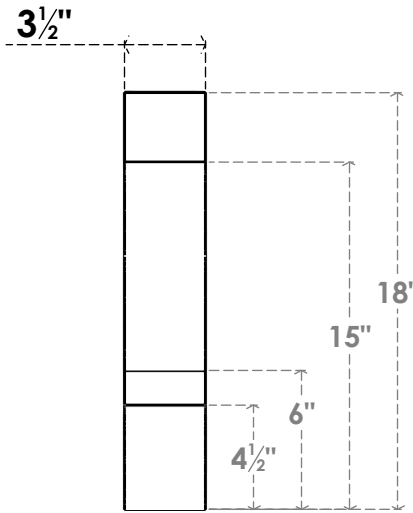

ITEM NUMBER: BRCPC035X10000X18000BOA

3 1/2"W X 10"D X 18"H BALBOA ARCHITECTURAL GRADE PVC CLOSED KNEE BRACE

SIDE PROFILE

FRONT PROFILE

ISOMETRIC

EKENA MILLWORK
2300 WEST MAIN ST.
CLARKSVILLE, TX 75426
TOLL FREE: 866-607-0453
WWW.EKENAMILLWORK.COM